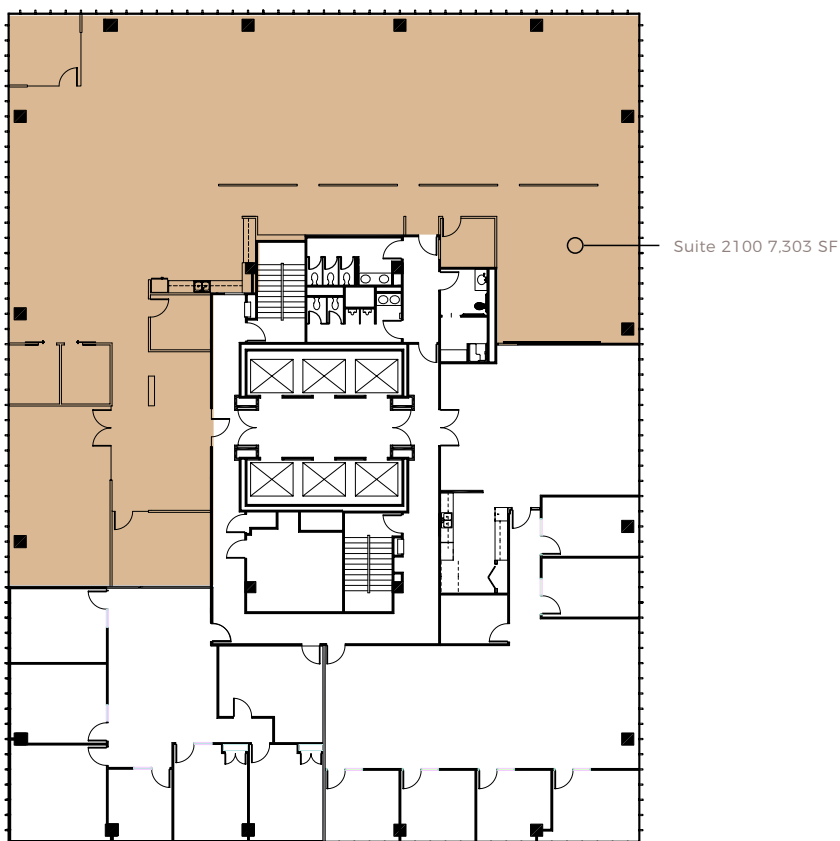

Suite 2100

7,303 SF - Available 1/1/24

515 CONGRESS
a KBS property

 515 Congress Avenue, Austin, TX 78701

FOR LEASING INFORMATION, PLEASE CONTACT:

Brad Philp
(512) 481-3018
bphilp@streamrealty.com

Connor Atchley
(512) 481-3006
connor.atchley@streamrealty.com