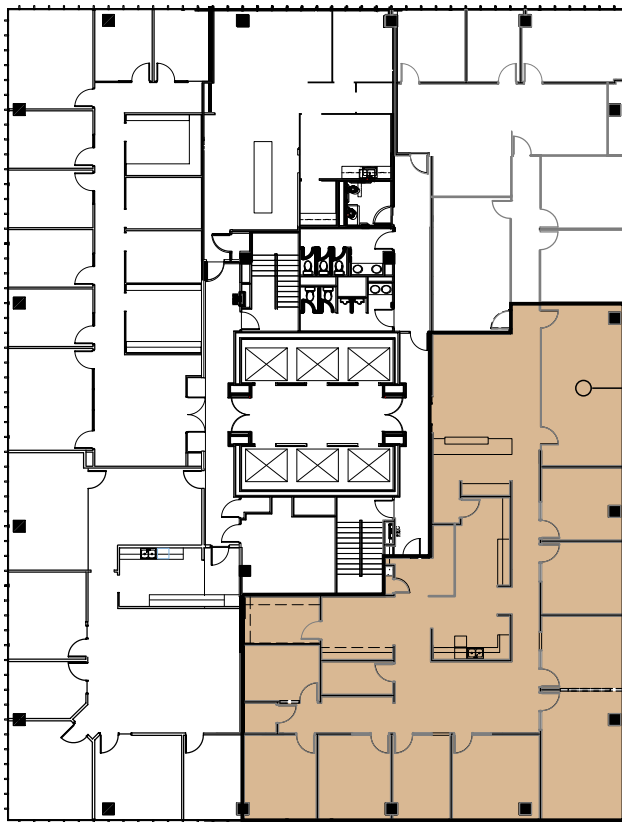

Suite 1900

4,925 SF

515 CONGRESS
a KBS property

 515 Congress Avenue, Austin, TX 78701

Suite 1900 4,925 SF

Click to
Take a
Virtual
Tour

FOR LEASING INFORMATION, PLEASE CONTACT:

Brad Philp
(512) 481-3018
bphilp@streamrealty.com