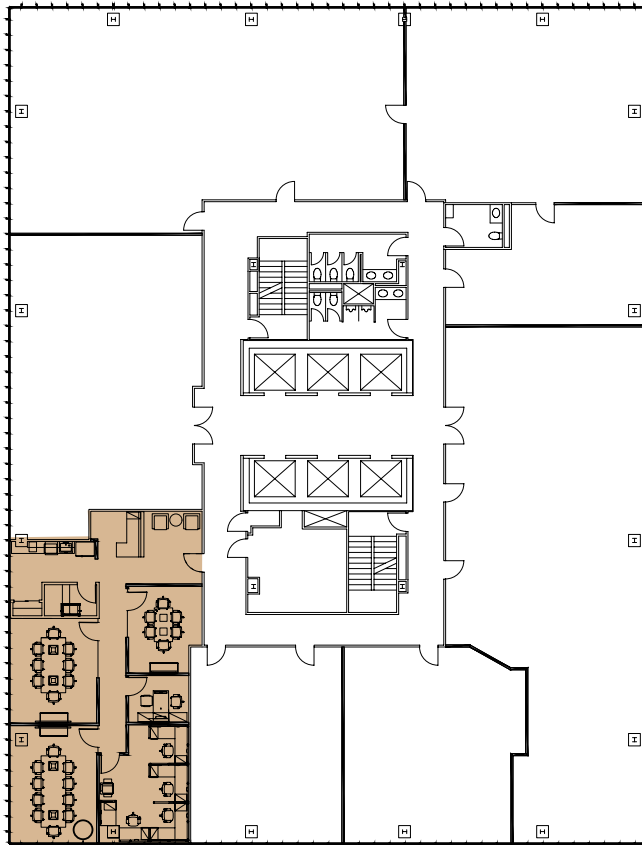

Suite 1700

2,042 SF

515 CONGRESS
a KBS property

 515 Congress Avenue, Austin, TX 78701

Suite 1700 2,042 SF

FOR LEASING INFORMATION, PLEASE CONTACT:

Brad Philp
(512) 481-3018
bphilp@streamrealty.com

Connor Atchley
(512) 481-3006
connor.atchley@streamrealty.com