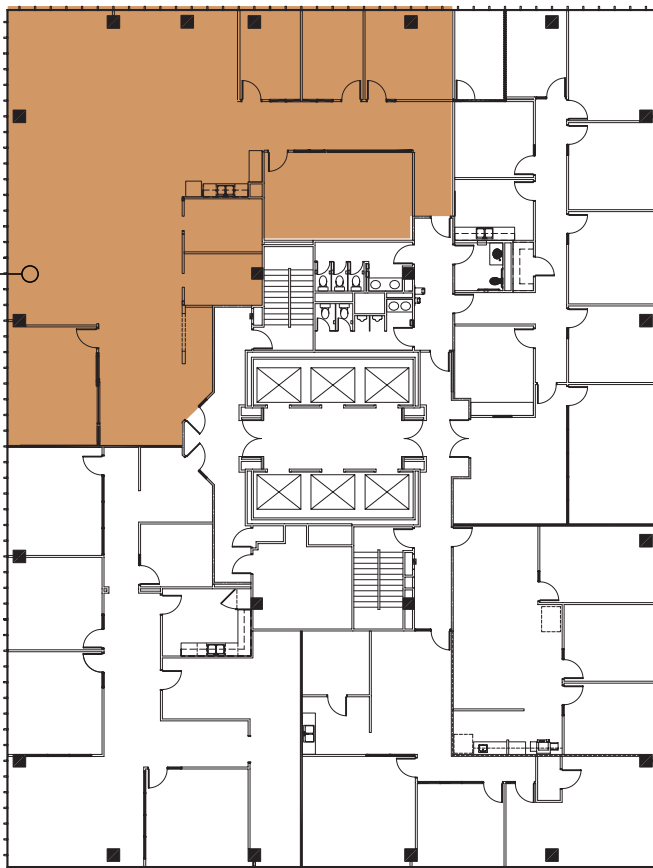

# Suites 2200

4,524 SF

515 CONGRESS  
a KBS property

 515 Congress Avenue, Austin, TX 78701

Suite 2200 - 4,524 SF

FOR LEASING INFORMATION, PLEASE CONTACT:

Brad Philp  
(512) 481-3018  
bphilp@streamrealty.com