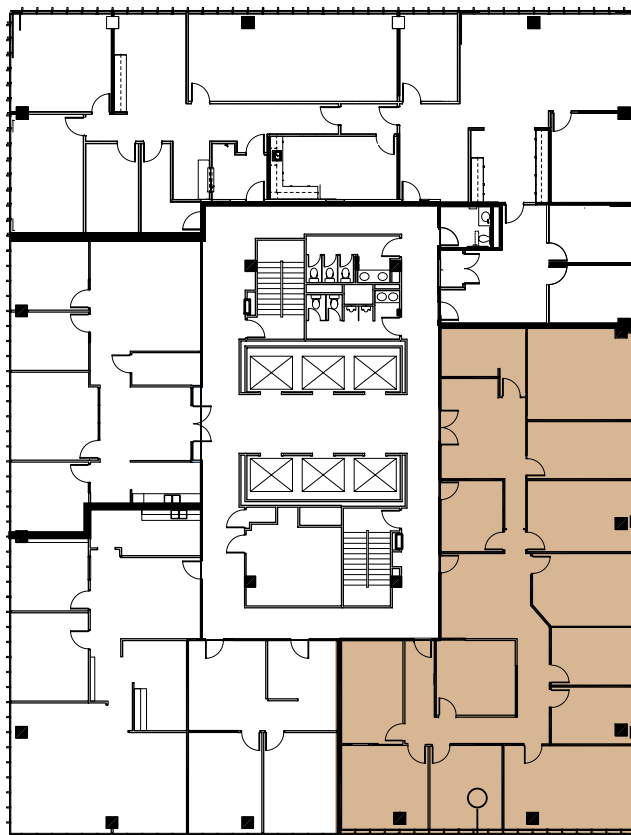

Suite 1760

4,276 SF

515 CONGRESS
a KBS property

 515 Congress Avenue, Austin, TX 78701

Suite 1760 4,276 SF

FOR LEASING INFORMATION, PLEASE CONTACT:

Brad Philp
(512) 481-3018
bphilp@streamrealty.com

Connor Atchley
(512) 481-3006
connor.atchley@streamrealty.com