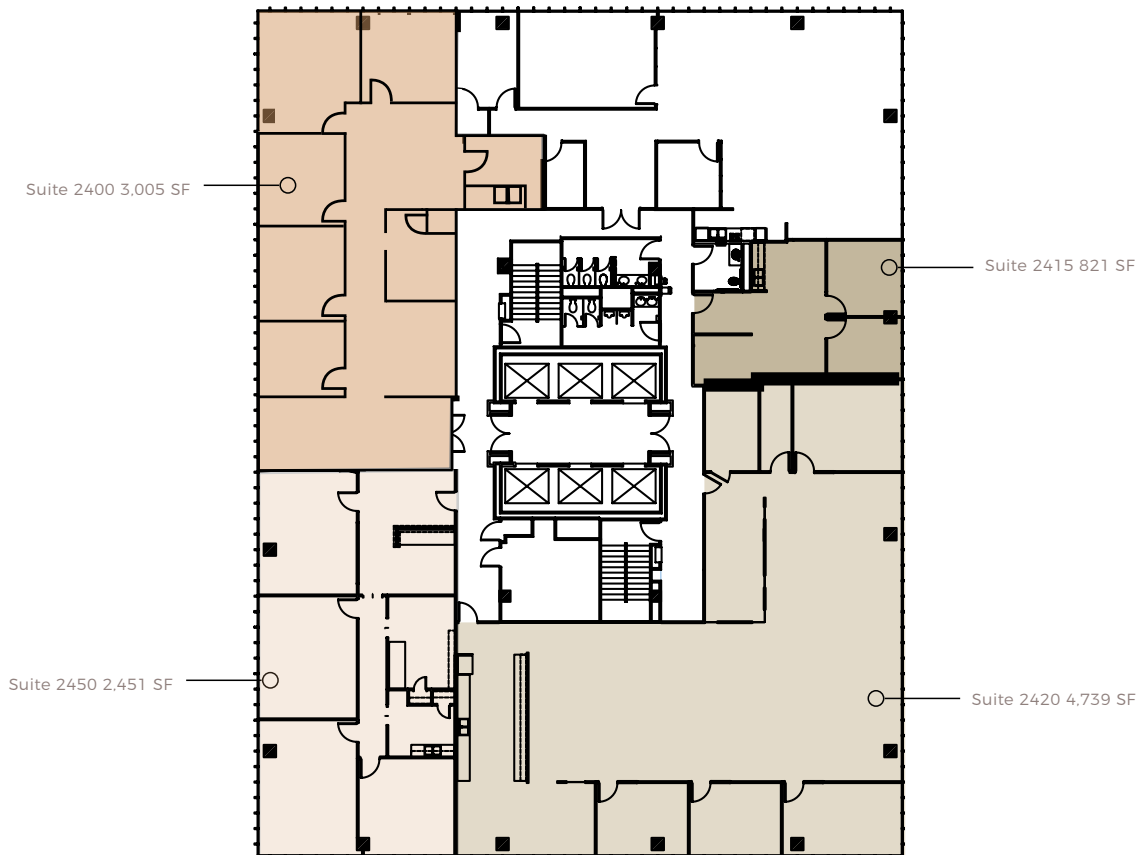

Suites 2400, 2415, 2420 & 2450

11,016 SF

515 CONGRESS
a KBS property

 515 Congress Avenue, Austin, TX 78701

FOR LEASING INFORMATION, PLEASE CONTACT:

Brad Philp
(512) 481-3018
bphilp@streamrealty.com

Connor Atchley
(512) 481-3006
connor.atchley@streamrealty.com