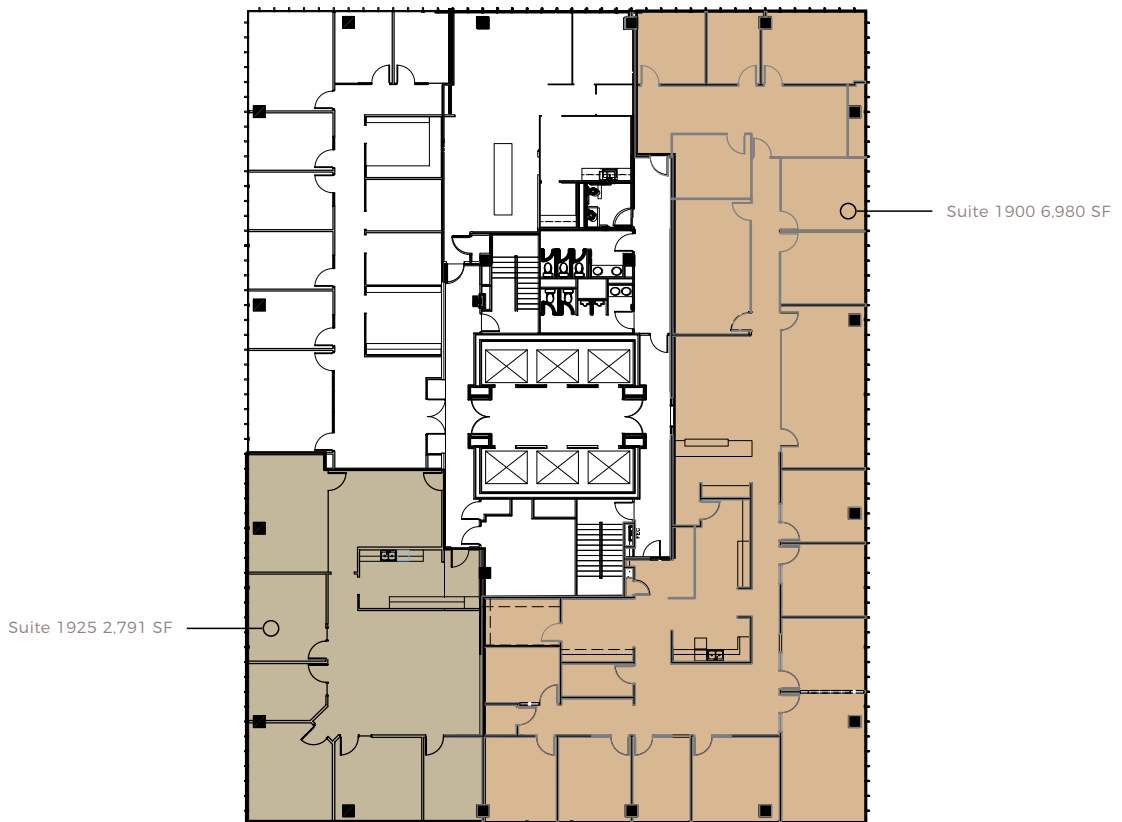

Suite 1900

6,980 SF

515 CONGRESS
a KBS property

 515 Congress Avenue, Austin, TX 78701

FOR LEASING INFORMATION, PLEASE CONTACT:

Brad Philp
(512) 481-3018
bphilp@streamrealty.com

Connor Atchley
(512) 481-3006
connor.atchley@streamrealty.com