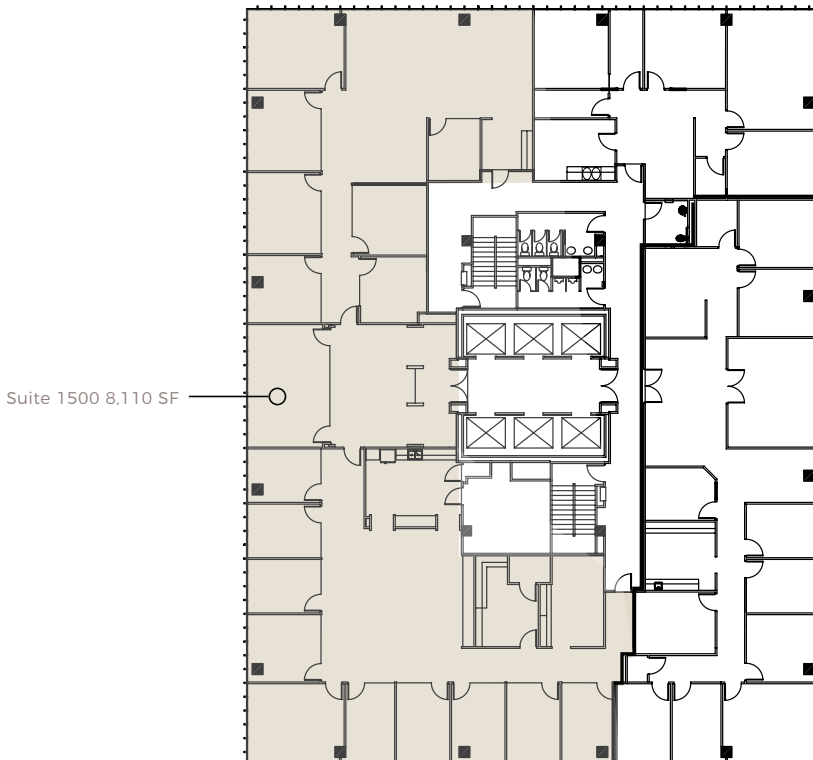

# Suite 1500

8,110 SF

515 CONGRESS  
a KBS property

 515 Congress Avenue, Austin, TX 78701

FOR LEASING INFORMATION, PLEASE CONTACT:

Brad Philp  
(512) 481-3018  
bphilp@streamrealty.com

Connor Atchley  
(512) 481-3006  
connor.atchley@streamrealty.com