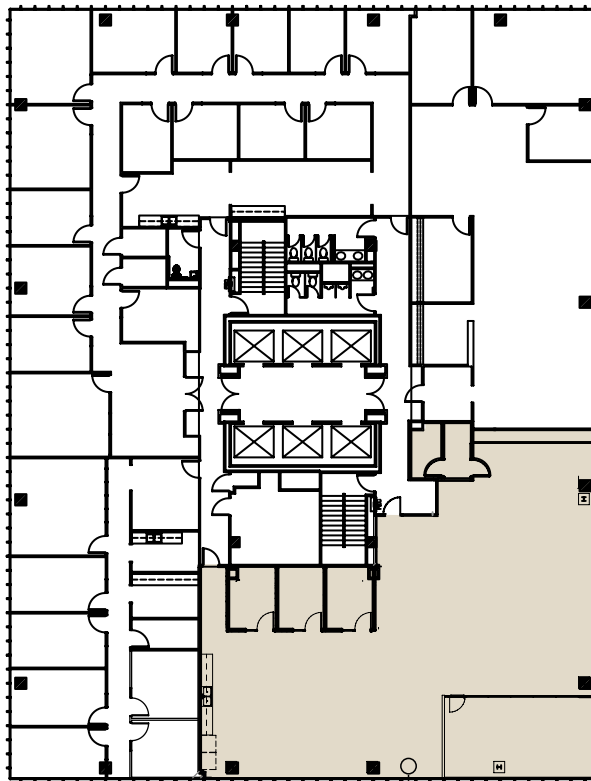

Suite 1450

4,136 SF

515 CONGRESS
a KBS property

 515 Congress Avenue, Austin, TX 78701

Suite 1450 4,136 SF

FOR LEASING INFORMATION, PLEASE CONTACT:

Brad Philp
(512) 481-3018
bphilp@streamrealty.com

Connor Atchley
(512) 481-3006
connor.atchley@streamrealty.com